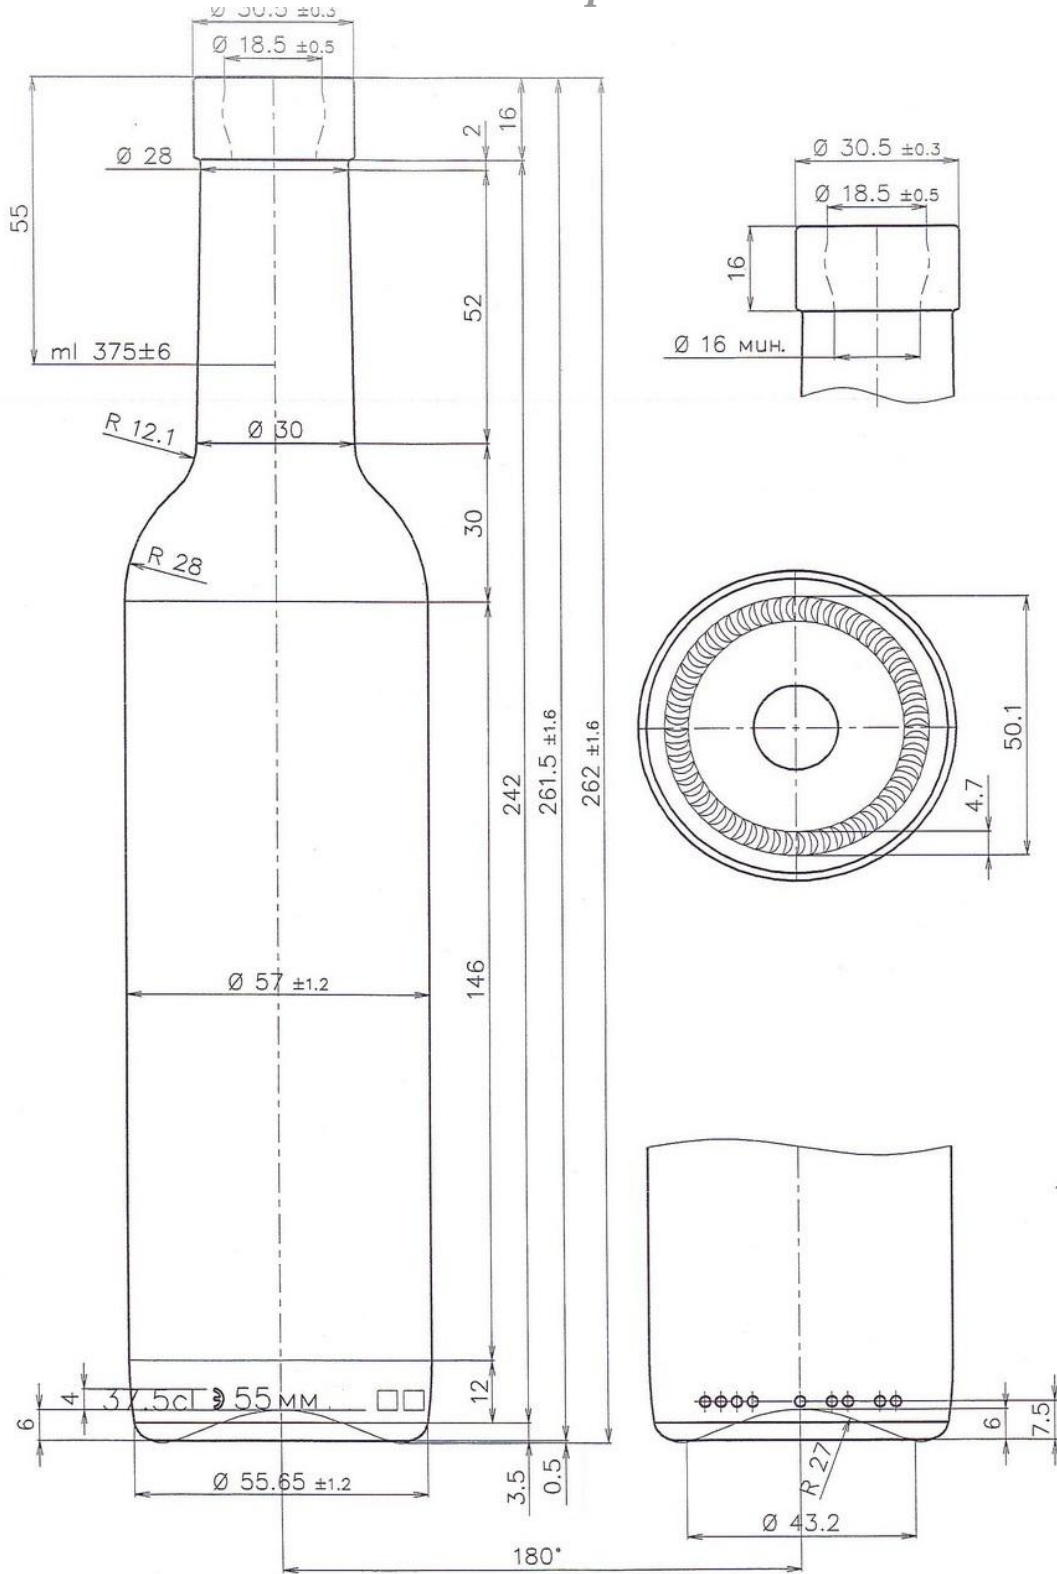

alevgor glass

Bordo Bartop 375 ml

| | |
|------------------|--------|
| Code | 983 |
| Capacity | 375 ml |
| Weight | 300 g |
| Units per pallet | 2870 |